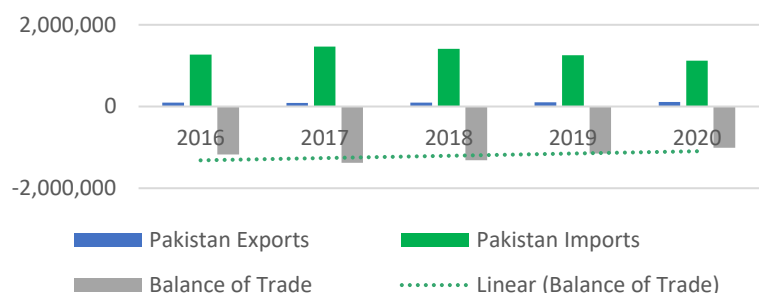

PAK-KUWAIT TRADE (2016-2020)