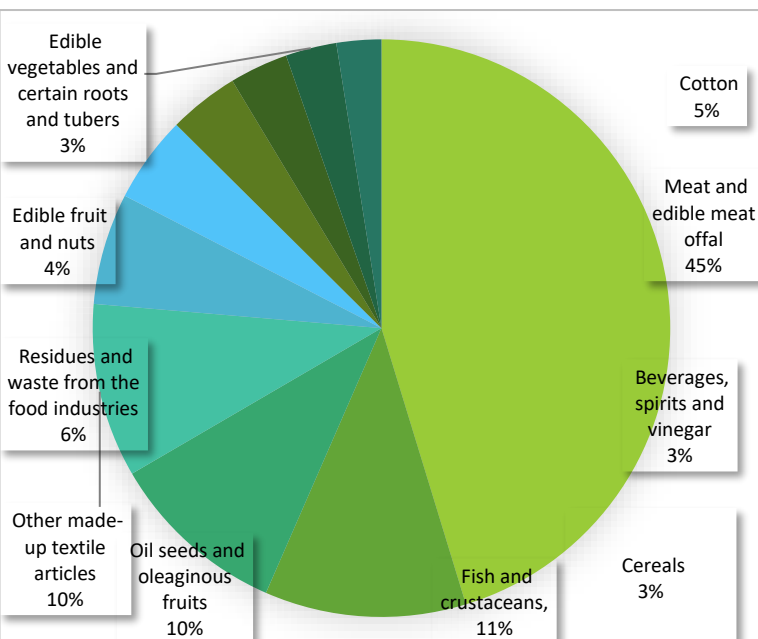

EXPORTS TO KUWAIT IN 2020